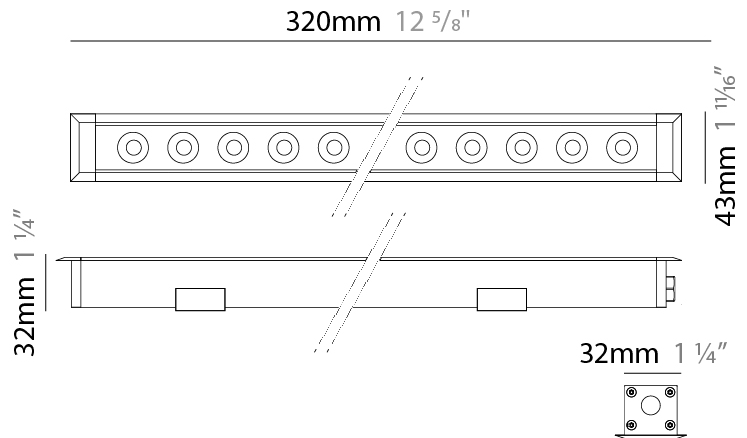

PROJECT	_____
TYPE	_____
SPECIFIER	_____
QUANTITY	_____
DATE	_____

MINI CORNICHE RECESSED

E91637- _____ - _____
base number   Finish   Lens
                         Options   Options

1. To build a product code in our configurator select the specify button on the base model # product page
2. To build a manual product code on this datasheet choose from the options listed below in blue font and add the suffix to the base model #

GENERAL

Series: Mini Corniche
Brand: Platek
Division: Exterior
Mounting Type: Recessed
Mounting Location: In-Ground
Subcategory: Walk Over

PHYSICAL

Shape: Rectangle
Length (mm): 320
Length (in): 12 5/8
Width (mm): 43
Width (in): 1 5/8
Height (mm): 32
Height (in): 1 1/4
Light Distribution: Uplight
Diffuser: Clear tempered glass
Gasket: Gore-Tex valve to prevent condensation
Fixture Finish: [BLK](#) / [WHI](#) / [GRY](#) / [COR](#) / [ANT](#) / [BRZ](#)
Fixture Material: Extruded Aluminum

ELECTRICAL

Lamp Type: LED
Total Output Wattage (W): 11.5
Dimming: Bluetooth technology or DMX
Control Gear: DMX
Driver Included: No
Driver Location: Remote
Driver Type: Constant Current - Universal
Driver Class: Class 2
Input Voltage (V): 120 - 277
Constant Current (MA): 500

LED

Number of LEDs: 8
Color Temperature (°K): RGBW
CRI: >80 CRI
Lamp Life (hrs): 60000
Special LEDs offerings: RGBW

OPTICAL

Optic°: [26](#) / [40](#) / [ELL](#)

RATINGS AND CERTIFICATIONS

Certified By: Certified for North American Standards
IP rating: IP67
IK Rating: IK07