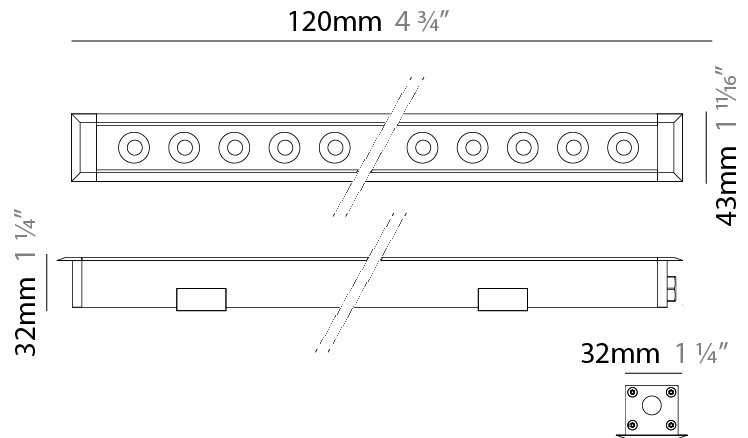

RATINGS AND CERTIFICATIONS

Certified By: [Certified for North American Standards](#)
IP rating: [IP67](#)
IK Rating: [IK07](#)
Bug Rating: [B1 U0 G0](#)